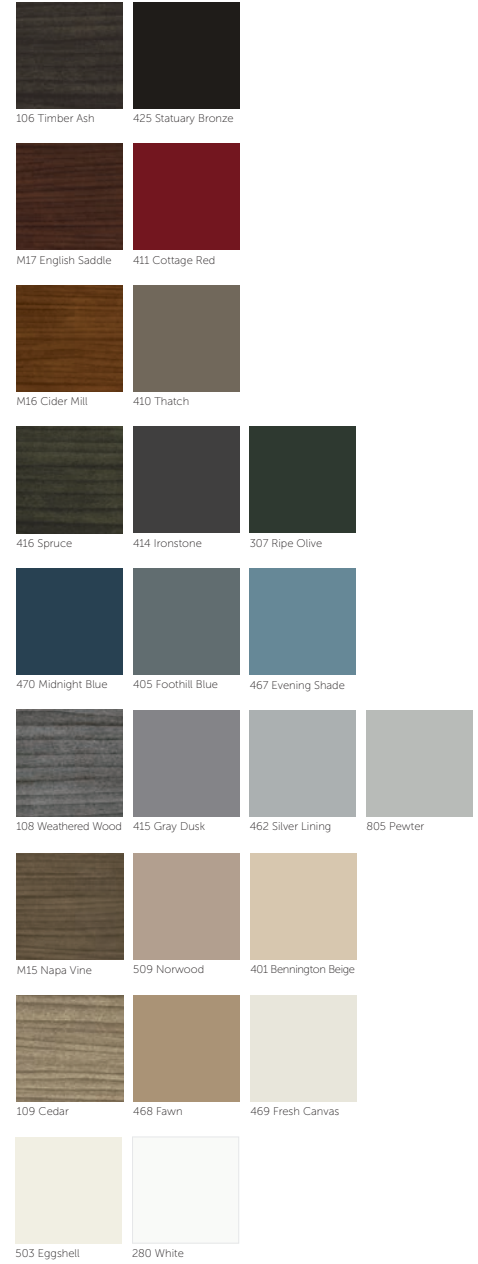

TRUCEDAR STEEL SIDING®

888.784.0878

QualityEdge.com

550 3 Mile Rd. N.W.
Suite E
Walker, MI 49544

SYSTEMCC25