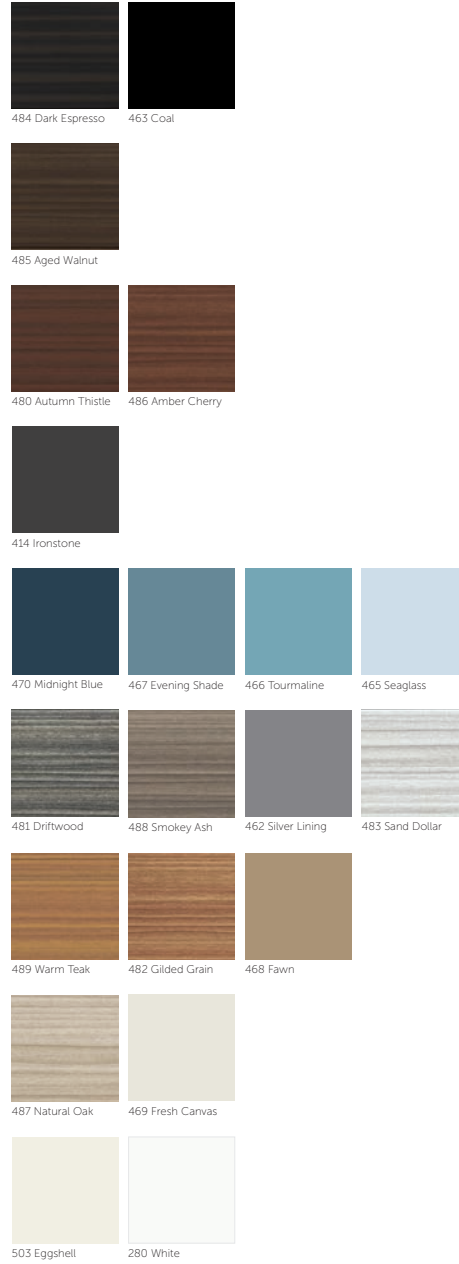

VESTA STEEL SIDING®