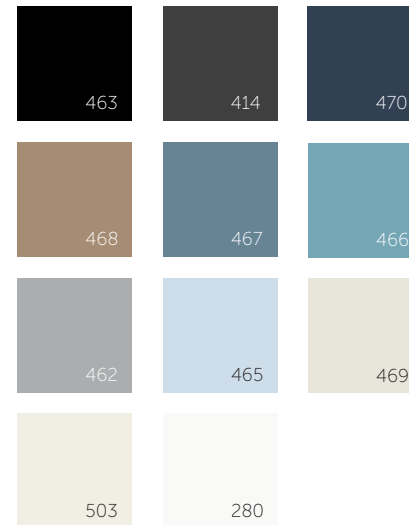

Woodgrain Colors

Kynar 500®, CarbonTech90™, Corrosion-Resistant Barrier

COLOR AVAILABILITY

- 11 Solids
- 10 HD3 Woodgrains

THICKNESS

0.016"

TEXTURE

Smooth

SOLID COLORS

HD3 WOODGRAIN COLORS

SOLID COLORS: 463 Coal [COAL], 414 Ironstone [IRNS], 470 Midnight Blue [MNBLU], 468 Fawn [FAWN], 467 Evening Shade [EVES], 466 Tourmaline [TOUR], 462 Silver Lining [SVRL], 465 Sea Glass [SEAG], 469 Fresh Canvas [FCAN], 503 Eggshell [EGG], 280 White [W]

HD3 WOODGRAIN COLORS: 484 Dark Espresso [DRKE], 480 Autumn Thistle [ATHS], 485 Aged Walnut [AWAL], 486 Amber Cherry [AMCH], 489 Warm Teak [WARM], 482 Gilded Grain [GILD], 481 Driftwood [DFWD], 488 Smokey Ash [SMKA], 487 Natural Oak [NOAK], 483 Sand Dollar [SNDR]

HD3 Woodgrain colors use 3 paint colors (high, medium and low-key tones) to create a natural looking woodgrain pattern.

Contact your Customer Service or Sales Representative to order:

888.784.0878

QualityEdge.com/Fascia