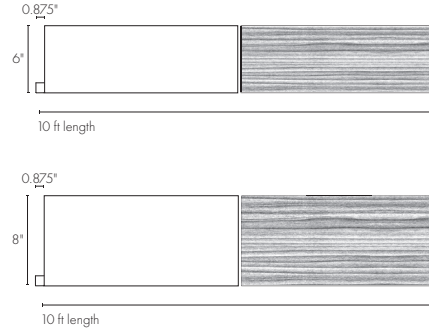

VESTA FASCIA

Designed to create an architecturally inspired style, Vesta fascia offers a flush or extended look that gives a home's fascia an upscale feel. The high-performance steel and structured form help to move water away from the roof and protect the critical fascia board.

Vesta Standard Fascia

6" & 8"

Vesta Architectural Fascia & Lock*

6" & 8"

*Fascia Lock included

AVAILABLE OPTIONS

Standard Fascia

- 6" Solid Fascia - 6FVS
- 6" HD3 Woodgrain Fascia - 6FVSHD3
- 8" Solid Fascia - 8FVS
- 8" HD3 Woodgrain Fascia - 8FVSHD3