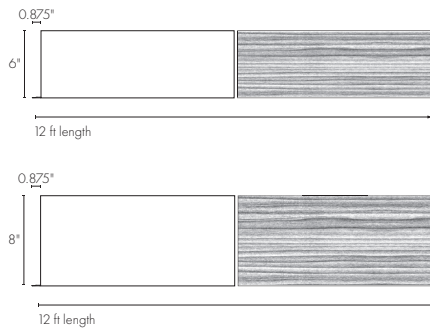

Vesta Standard Fascia

6" & 8"

Vesta Architectural Fascia & Lock*

6" & 8"

*Fascia Lock included

AVAILABLE OPTIONS

Standard Fascia

- 6" Solid Fascia - 6FVS
- 6" HD3 Woodgrain Fascia - 6FVSHD3
- 8" Solid Fascia - 8FVS
- 8" HD3 Woodgrain Fascia - 8FVSHD3