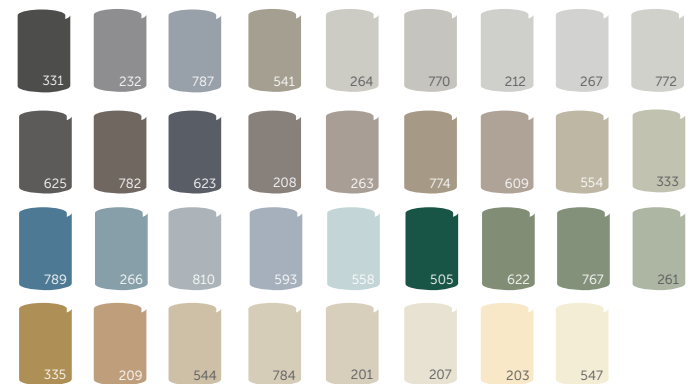

Q800 TuffTech Finish

No-Mar Q5000 Finish

PVC Woodgrain Finish

Copper

HD2 Woodgrain Finish

HD3 Woodgrain Finish

SYSTEM COLORS

TRUCEDAR® COLORS

VESTA COLORS

ADDITIONAL COLORS

**Economy**

**Basic**

SIZE	SKU	METAL/ THICKNESS	FINISH	LENGTH & SHIPPING	NOTES	COLOR AVAILABILITY
24" x 50 ft	T24BLD	Aluminum 0.016"	Q800 TuffTech	1 roll 20 lb/roll 48 carton 26 pallet	-	280 White [W]

SIZE	SKU	METAL/ THICKNESS	FINISH	LENGTH & SHIPPING	NOTES	COLOR AVAILABILITY
18" x 50 ft	18TC	Aluminum 0.019"	Q800 TuffTech	1 roll 20 lb/roll 48 carton 26 pallet	Smooth	502 Brown/280 White [BW] 280 White/280 White [W/W]
24" x 50 ft	T	Aluminum 0.019"	Q800 TuffTech	1 roll 28 lb/roll 48 carton 26 pallet	Smooth	System Colors  TruCedar Solid Colors  827 Beige [NXBG] 593 Blue Grey [RYLBLUG] 263 Canyon Ridge [VTCR] 819 Champagne [NXCHA] 787 Charcoal Gray [RYLCG] 201 Classic Almond [CALM201] 609 Royal Clay [RYLC] 267 Clipper Gray [VTCGRA] 203 Cream [CRM203] 559 Cypress [CYP] 201 Desert [VTDES] 819 Driftwood [VTDF] 232 Flagstone [CTFLAG] 541 Granite Gray [GG] 625 Graphite [GRAT] 505 Green [GRE] 767 Grenadier Green [GDRGRE] 558 Harbor Blue [CHBLU] 789 Heritage Blue [RYLHERB] 827 Irish Linen [VTILIN] 331 Iron Gray [HARIG] 266 Lakeshore Blue [VTLSBLU] 544 Light Maple [LM] 207 Linen [LIN207] 782 Natural Cedar [RYLNCD] 622 Olive [OLV] 774 Pebble Clay [RYLPEB] 208 Russet [RUS208] 554 Rye [RYE] 784 Sand [RYLSAN] 547 Sandstone Beige [SSB] 810 Sea Shale [SEA] 327 Sierra Brown [DTAN327] 212 Silver [SVR212] 623 Slate [CSLT] 333 Soft Green [HARSG] 261 Spring Meadow [VTSMED] 772 Sterling [RYLSTR] 335 Tuscan Gold [HARTG] 264 Twilight Gray [VTTLG] 770 Victorian Gray [RYLVG]
	T24W	Aluminum 0.019"	Q800 TuffTech	1 roll 28 lb/roll 48 carton 26 pallet	TruLine® Woodgrain	