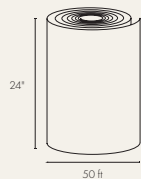

Economy

Basic

SIZE	SKU	METAL/ THICKNESS	FINISH	LENGTH & SHIPPING	NOTES	COLOR AVAILABILITY
24" x 50 ft	T24BLD	Aluminum 0.016"	Q800 TuffTech	1 roll 20 lb/roll 48 carton 26 pallet	-	280 White [W]

SIZE	SKU	METAL/ THICKNESS	FINISH	LENGTH & SHIPPING	NOTES	COLOR AVAILABILITY
24" x 50 ft	TW/BK	Aluminum 0.018"	Q800 TuffTech	1 roll 25 lb/roll 48 carton 26 pallet	-	280 White [W]