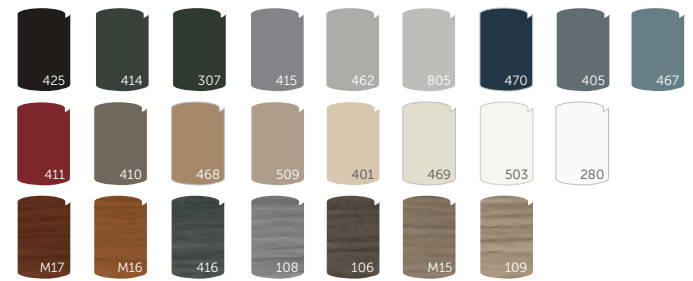

Q800 TuffTech Finish

No-Mar Q5000 Finish

PVC Woodgrain Finish

Copper

HD2 Woodgrain Finish

HD3 Woodgrain Finish

SYSTEM COLORS

TRUCEDAR® COLORS

VESTA COLORS

ADDITIONAL COLORS

**Economy**

**Basic**

SIZE	SKU	METAL/ THICKNESS	FINISH	LENGTH & SHIPPING	NOTES	COLOR AVAILABILITY
24" x 50 ft	T24BLD	Aluminum 0.016"	Q800 TuffTech	1 roll 20 lb/roll 48 carton 26 pallet	-	280 White [W]

SIZE	SKU	METAL/ THICKNESS	FINISH	LENGTH & SHIPPING	NOTES	COLOR AVAILABILITY
18" x 50 ft	18TC	Aluminum 0.019"	Q800 TuffTech	1 roll 20 lb/roll 48 carton 26 pallet	Smooth	502 Brown/280 White [BW] 280 White/280 White [W/W]
24" x 50 ft	T	Aluminum 0.019"	Q800 TuffTech	1 roll 28 lb/roll 48 carton 26 pallet	Smooth	System Colors  TruCedar Solid Colors  827 Beige [NXBG] 593 Blue Grey [RYLBLUG] 263 Canyon Ridge [VTCR] 819 Champagne [NXCHA] 787 Charcoal Gray [RYLCG] 201 Classic Almond [CALM201] 609 Royal Clay [RYLC] 267 Clipper Gray [VTCGRA] 203 Cream [CRM203] 559 Cypress [CYP] 201 Desert [VTDES] 819 Driftwood [VTDF] 232 Flagstone [CTFLAG] 541 Granite Gray [GG] 625 Graphite [GRAT] 505 Green [GRE] 767 Grenadier Green [GDRGRE] 558 Harbor Blue [CHBLU] 789 Heritage Blue [RYLHERB] 827 Irish Linen [VTILIN] 331 Iron Gray [HARIG] 266 Lakeshore Blue [VTLSBLU] 544 Light Maple [LM] 207 Linen [LIN207] 782 Natural Cedar [RYLNCD] 622 Olive [OLV] 774 Pebble Clay [RYLPEB] 208 Russet [RUS208] 554 Rye [RYE] 784 Sand [RYLSAN] 547 Sandstone Beige [SSB] 810 Sea Shale [SEA] 327 Sierra Brown [DTAN327] 212 Silver [SVR212] 623 Slate [CSLT] 333 Soft Green [HARSG] 261 Spring Meadow [VTSMED] 772 Sterling [RYLSTR] 335 Tuscan Gold [HARTG] 264 Twilight Gray [VTTLG] 770 Victorian Gray [RYLVG]
	T24W	Aluminum 0.019"	Q800 TuffTech	1 roll 28 lb/roll 48 carton 26 pallet	TruLine® Woodgrain	