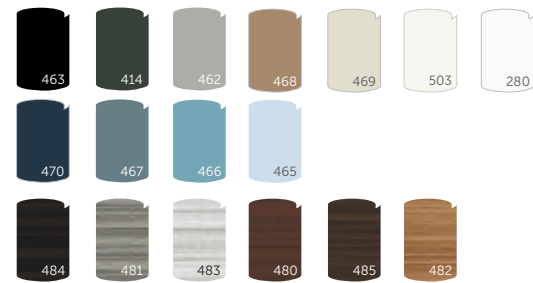

Q800 TuffTech Finish

No-Mar Q5000 Finish

PVC Woodgrain Finish

Copper

HD2 Woodgrain Finish

HD3 Woodgrain Finish

SYSTEM COLORS

TRUCEDAR® COLORS

VESTA COLORS

ADDITIONAL COLORS

**Economy**

**Basic**

SIZE	SKU	METAL/ THICKNESS	FINISH	LENGTH & SHIPPING	NOTES	COLOR AVAILABILITY
24" x 50 ft	T24BLD	Aluminum 0.016"	Q800 TuffTech	1 roll 20 lb/roll 48 carton 26 pallet	-	280 White [W]

SIZE	SKU	METAL/ THICKNESS	FINISH	LENGTH & SHIPPING	NOTES	COLOR AVAILABILITY
18" x 50 ft	18TC	Aluminum 0.019"	Q800 TuffTech	1 roll 20 lb/roll 48 carton 26 pallet	Smooth	502 Brown/280 White [BW] 280 White/280 White [W/W]
24" x 50 ft	T	Aluminum 0.019"	Q800 TuffTech	1 roll 28 lb/roll 48 carton 26 pallet	Smooth	System Colors  TruCedar Solid Colors  827 Beige [NXBG] 593 Blue Grey [RYLBLUG] 263 Canyon Ridge [VTCR] 819 Champagne [NXCHA] 787 Charcoal Gray [RYLCG] 201 Classic Almond [CALM201] 609 Royal Clay [RYLC] 267 Clipper Gray [VTCGRA] 203 Cream [CRM203] 559 Cypress [CYP] 201 Desert [VTDES] 819 Driftwood [VTDF] 232 Flagstone [CTFLAG] 541 Granite Gray [GG] 625 Graphite [GRAT] 505 Green [GRE] 767 Grenadier Green [GDRGRE] 558 Harbor Blue [CHBLU] 789 Heritage Blue [RYLHERB] 827 Irish Linen [VTILIN] 331 Iron Gray [HARIG] 266 Lakeshore Blue [VTLSBLU] 544 Light Maple [LM] 207 Linen [LIN207] 782 Natural Cedar [RYLNCD] 622 Olive [OLV] 774 Pebble Clay [RYLPEB] 208 Russet [RUS208] 554 Rye [RYE] 784 Sand [RYLSAN] 547 Sandstone Beige [SSB] 810 Sea Shale [SEA] 327 Sierra Brown [DTAN327] 212 Silver [SVR212] 623 Slate [CSLT] 333 Soft Green [HARSG] 261 Spring Meadow [VTSMED] 772 Sterling [RYLSTR] 335 Tuscan Gold [HARTG] 264 Twilight Gray [VTTLG] 770 Victorian Gray [RYLVG]
	T24W	Aluminum 0.019"	Q800 TuffTech	1 roll 28 lb/roll 48 carton 26 pallet	TruLine® Woodgrain	