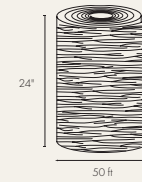

TruCoil® PVC

SIZE	SKU	METAL/ THICKNESS	FINISH	LENGTH & SHIPPING	NOTES	COLOR AVAILABILITY
24" x 50 ft	TBW024	Aluminum 0.024"	Q800 TuffTech	1 roll 32 lb/roll 18 carton 26 pallet	Smooth	280 White/502 Brown [BW024]

SIZE	SKU	METAL/ THICKNESS	FINISH	LENGTH & SHIPPING	NOTES	COLOR AVAILABILITY
24" x 50 ft	TPVC	Aluminum 0.019"	PVC	1 roll 28 lb/roll 48 carton 26 pallet	TruLine® Woodgrain	518 Black [BLK] 502 Brown [B] 200 Cactus [CAT200] 827 Champagne [CAB] 807 Clay [C] 606 Cozy Cottage [CC] 327 Desert Tan [DTAN] 605 Eldridge Gray [EG] 522 Forest [FOR] 204 Granite [GRT204] 819 Herringbone [HER] 507 Mocha [MOC] 508 Musket [MUS] 521 Navy [NB] 509 Norwood [NOR] 805 Pewter [P805] 177 Sandy Beige [SB177] 523 Snowmist [SMT] 511 Terratone [TER] 280 White [W] 809 Wicker [WIC] 604 Wineberry [WBER] 741 Antique White [PVCHTLAW] 827 Beige [NXBG] 742 Birchwood [PVCHTLBIR] 743 Blue [PVCHTLBLU] 707 Bright White [PVCBW] 744 Brown [PVCHTLBRN] 263 Canyon Ridge [VTCR] 541 Castlestone [VTCS] 787 Charcoal Gray [RYLCG] 201 Classic Almond [CALM201] 609 Clay [RYLC] 267 Clipper Gray [VTCGRA] 552 Crane Country Beige [PVCCBG] 203 Cream [CRM203] 747 Cream [PVCRYLCRM] 201 Desert [VTDES] 819 Driftwood [RYLDFW] 541 Granite Gray [GG] 805 Gray [PVCHTLGRA] 789 Heritage Blue [RYLHERB] 827 Irish Linen [VTILIN] 206 Ivy [IVY206] 266 Lakeshore Blue [VTLSBLU] 207 Linen [LIN207] 758 Linen [PVCHTLLIN] 750 Mist [PVCHTLMIS] 782 Natural Cedar [RYLNCED] 553 Pearl [PVCCPRL] 774 Pebble Clay [RYLPEB] 751 Pewter Gray [PVCHTLPEW] 554 Rye [RYE] 757 Sand [PVCRYLSAN] 753 Sandalwood [PVCHTLSDW] 327 Sierra Brown [DTAN327] 261 Spring Meadow [VTSMED] 770 Victorian Gray [RYLVG]