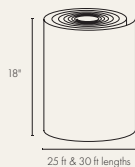

TruCedar®  
Trim Coil

SIZE	SKU	METAL/ THICKNESS	FINISH	LENGTH & SHIPPING	NOTES	COLOR AVAILABILITY
14.77" x 30 ft <i>(TruCedar Siding)</i>	T1430S	Steel 0.016"	Kynar CarbonTech60 Corrosion- Resistant Barrier	1 roll 29 lb/roll 32 carton 26 pallet	TruCedar Woodgrain	401 Bennington Beige [BENB] 411 Cottage Red [CREG] 503 Eggshell [EGG] 467 Evening Shade [EVES] 468 Fawn [FAWN] 405 Foothill Blue [405] 469 Fresh Canvas [FCAN] 415 Gray Dusk [GDSK] 414 Ironstone [IRNS] 470 Midnight Blue [MNBLU] 509 Norwood [NOR] 805 Pewter [P805] 307 Ripe Olive [RO] 462 Silver Lining [SVRL] 425 Statuary Bronze [STB] 410 Thatch [THA] 280 White [W]
	T1430SHD2	Steel 0.016"	Kynar CarbonTech60 Corrosion- Resistant Barrier	1 roll 29 lb/roll 32 carton 26 pallet	TruCedar Woodgrain	109 Cedar [CDR] M16 Cider Mill [CID] M17 English Saddle [ENG] M15 Napa Vine [NAP] 416 Spruce [SPR] 106 Timber Ash [TASH] 108 Weathered Wood [WWD]
24" x 25 ft <i>(TruCedar Shake)</i>	T25GSHK	Steel 0.016"	HD3 Woodgrain: Kynar 500 CarbonTech90 Corrosion- Resistant Barrier	1 roll 41 lb/roll 48 carton	TruCedar Woodgrain	109 Cedar [CDR] 106 Timber Ash [TASH] 108 Weathered Wood [WWD]

**Copper**

SIZE	SKU	METAL/ THICKNESS	FINISH	LENGTH & SHIPPING	NOTES	COLOR AVAILABILITY
18" x 25 ft	18TCOP	Copper 16 oz	Bare	1 roll 38 lb/roll 12 carton 26 pallet	Smooth	NA
18" x 30 ft	18TCOP30	Copper 16 oz	Bare	1 roll 46 lb/roll 12 carton 26 pallet	Smooth	NA