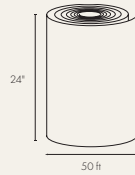

No-Mar Q5000®

IsoCoil®

SIZE	SKU	METAL/ THICKNESS	FINISH	LENGTH & SHIPPING	NOTES	COLOR AVAILABILITY
24" x 50 ft	TNOMAR	Aluminum 0.019"	No-Mar Q5000	1 roll 28 lb/roll 48 carton 26 pallet	Pebble	LIMITED SYSTEM COLORS 518 Black [BLK] 502 Brown [B] 827 Champagne [CAB] 807 Clay [C] 606 Cozy Cottage [CC] 327 Desert Tan [DTAN] 301 Dragonfly [DFLY] 503 Eggshell [EGG] 605 Eldridge Gray [EG] 522 Forest [FOR] 204 Granite [GRT204] 460 Great Water [GRWT] 461 Harbor Mist [HMST] 819 Herringbone [HER] 414 Ironstone [IRNS] 507 Mocha [MOC] 303 Morning Fog [MORF] 508 Musket [MUS] 521 Navy [NB] 509 Norwood [NOR] 805 Pewter [P805] 304 Pomegranate [POM] 306 Quartz [QZ] 307 Ripe Olive [RO] 177 Sandy Beige [SB177] 462 Silver Lining [SVRL] 424 Slate [SLA] 523 Snowmist [SMT] 511 Terratone [TER] 305 Thunder Cloud [THCL] 280 White [W] 809 Wicker [WIC] 604 Wineberry [WBER] 526 Andersen White/ 525 Andersen Terratone [NOMARANDW/ANDTER] P68 Bright White [NMBW] 505 Green [GRE]

SIZE	SKU	METAL/ THICKNESS	FINISH	LENGTH & SHIPPING	NOTES	COLOR AVAILABILITY
24" x 50 ft	TISO	Aluminum 0.025"	Top: Q800 TuffTech Backing: Corrosion- resistant Vinyl	1 roll 25 lb/roll 48 carton 26 pallet	Smooth	502 Brown [B] 807 Clay [C] 280 White [W]