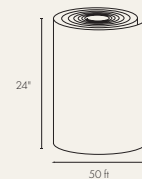

VESTA COLORS

ADDITIONAL COLORS

**Economy**

**Basic**

SIZE	SKU	METAL/ THICKNESS	FINISH	LENGTH & SHIPPING	NOTES	COLOR AVAILABILITY
24" x 50 ft	T24BLD	Aluminum 0.016"	Q800 TuffTech	1 roll 20 lb/roll 48 carton 26 pallet	-	280 White [W]

SIZE	SKU	METAL/ THICKNESS	FINISH	LENGTH & SHIPPING	NOTES	COLOR AVAILABILITY
24" x 50 ft	TW/BK	Aluminum 0.018"	Q800 TuffTech	1 roll 25 lb/roll 48 carton 26 pallet	-	280 White [W]

**Q800**  
**TuffTech™**