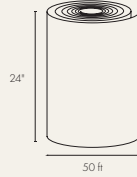

**Q800 TuffTech™
Xtra Strength**