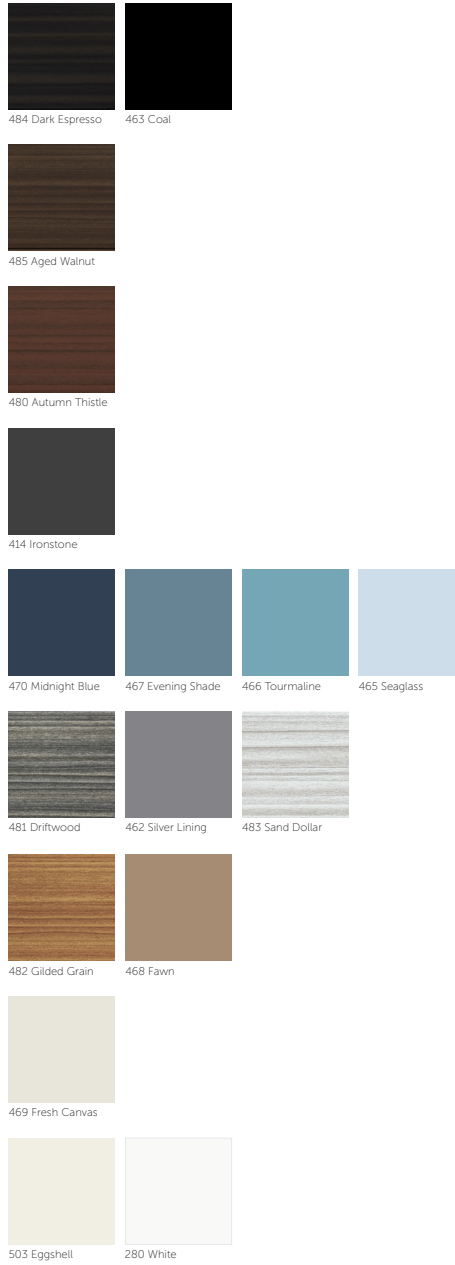

VESTA STEEL SIDING®