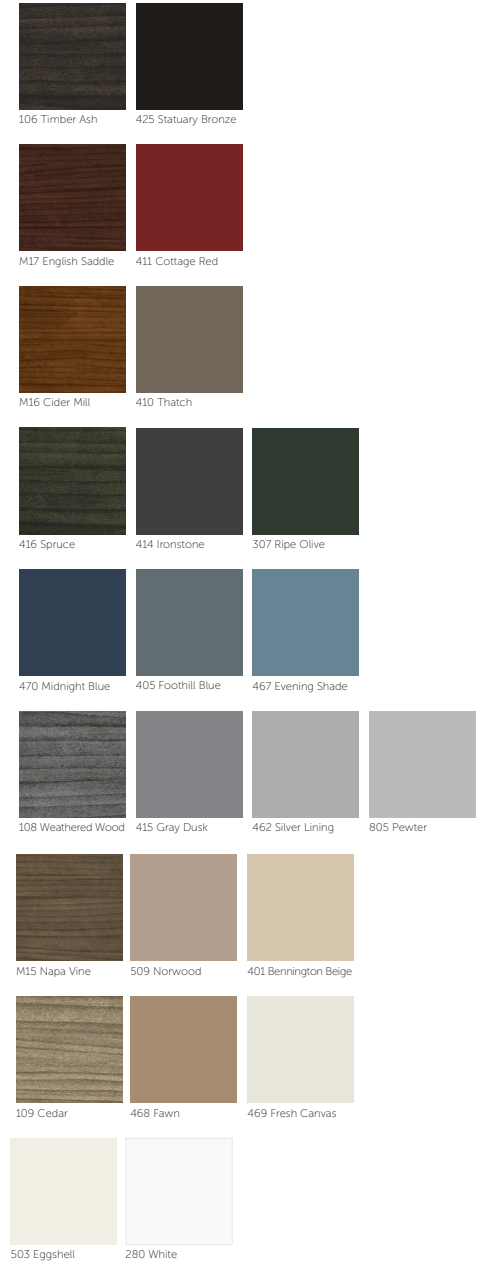

COLOR OFFERING

EXPERTLY CURATED COLOR PALETTES

NEW FOR 2023!

468 Fawn

467 Evening Shade

470 Midnight Blue

469 Fresh Canvas

411 Cottage Red

177 Sandy Beige

809 Wicker

502 Brown

411 Cottage Red

522 Forest

468 Fawn

- Soffit
- Fascia
- Trim Coil
- Drip Edge
- Accessories

327 Desert Tan

503 Eggshell

523 Snowmist

280 White

605 Eldridge Gray

204 Granite

462 Silver Lining

805 Pewter

Although we make every effort to ensure color accuracy in our printing process, due to printing limitations, your final products may not be an exact match to those shown.

QE COLOR OFFERING

SYSTEM

VESTA STEEL SIDING®

TRUCEDAR STEEL SIDING®

888.784.0878

QualityEdge.com

550 3 Mile Rd. N.W.
Suite E
Walker, MI 49544

SYSTEMCC0123