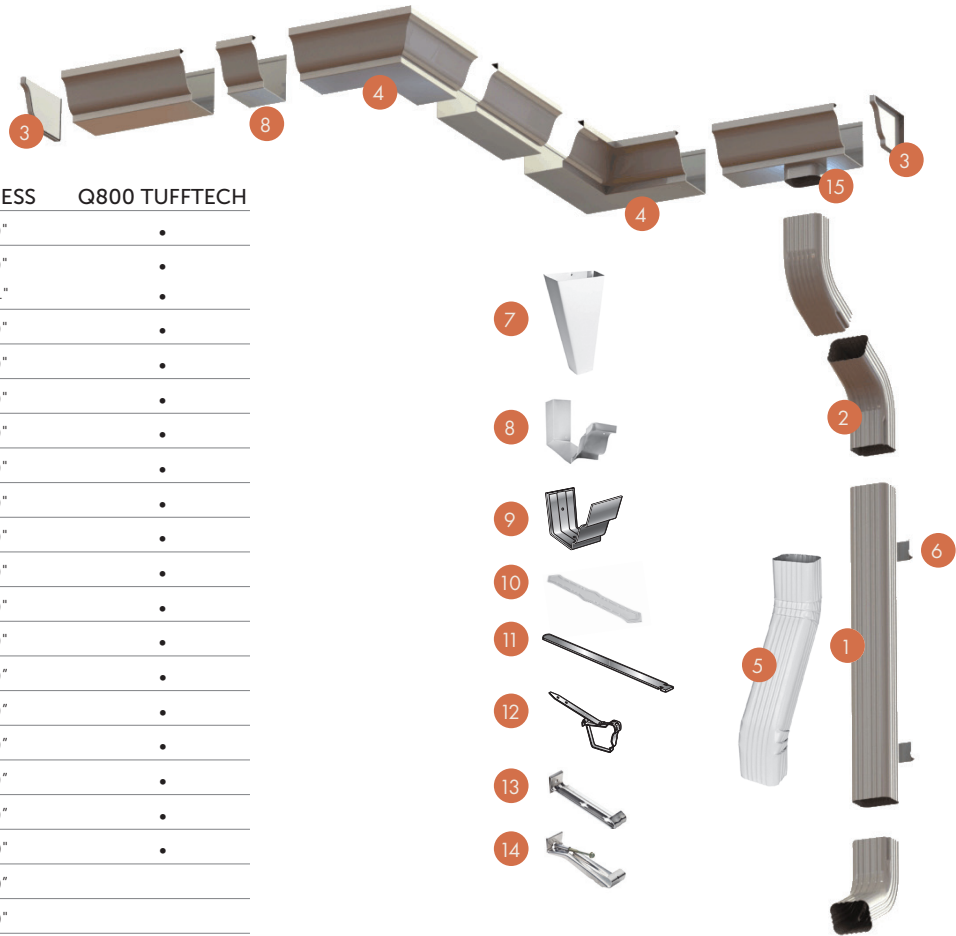

The roof directs water  
into the gutters.

Without free-flowing gutters  
and downspouts, water can collect  
and create problems.

That's why QE rainware is an  
important part of any roof.

**MATERIAL AVAILABILITY**

Aluminum

**COATING**

Q800 TuffTech™

**COLOR AVAILABILITY**

System Colors + Additional Colors.

View our Spec Guide for complete color availability.

**THICKNESS**

Aluminum Gutter Coil: 0.027" & 0.032"  
Aluminum Gutter Components: 0.019"

**INSTALLATION NOTES**

Go to [QualityEdge.com/Resources](http://QualityEdge.com/Resources) for installation information.

**COMPONENT OPTIONS**