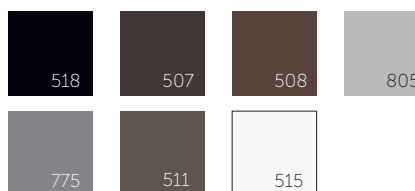

- 13.5" x 5 ft panel - GPPANEL
- 15" x 5 ft panel - GP15P

MATERIAL AVAILABILITY

- Aluminum
- 16 oz. Copper available upon request

COATING

Kynar®

COLOR AVAILABILITY

View our Product Catalog or Spec Guide for complete color availability.

WARRANTY

Lifetime Limited Warranty

INSTALLATION NOTES

Go to QualityEdge.com/Resources for detailed installation information.

COLOR AVAILABILITY

COPPER (Custom)

AVAILABLE COLORS: 518 Black [BLK], 507 Mocha [MOC], 508 Musket [MUS], 805 Pewter [P805], 775 Slate Gray [SLTG], 511 Terratone [TER], 515 30° White [W]