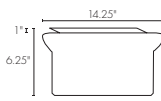

- Reinforces and stabilizes the gutter
- Supports the panel

TruGuard® Gutter Protection

GUTTER PROTECTION KIT

GUTTER PROTECTION PANEL

TRUGUARD ACCESSORIES

18" HIGH-CAPACITY PORTED PANEL:
GPPHC18

INSIDE CORNERS:
GPIC

UNIVERSAL END CAPS:
GPU EC

TRUGUARD CLIP:
5": 5SCB
6": 6SCB

AVAILABLE OPTIONS

Kit Options

- 13.5" x 5 ft panel with 5" clip & screws - GPP
- 13.5" x 5 ft panel with 6" clip & screws - GPP6

Panel Only Options