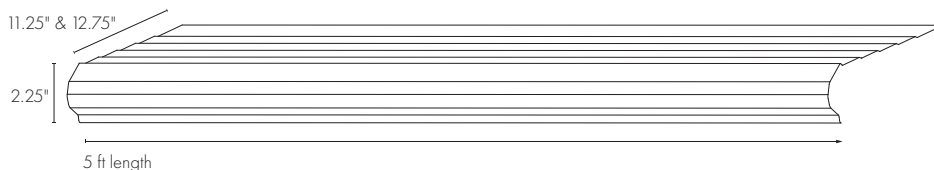

TruGuard® Gutter Protection

GUTTER PROTECTION PANEL

TRUGUARD ACCESSORIES

AVAILABLE OPTIONS

Kit Options

- 13.5" x 5 ft panel with 5" clip & screws - GPP
- 13.5" x 5 ft panel with 6" clip & screws - GPP6

Panel Only Options

- 13.5" x 5 ft panel - GPPANEL
- 15" x 5 ft panel - GP15P

MATERIAL AVAILABILITY

- Aluminum
- 16 oz. Copper available upon request

COATING

Kynar®

COLOR AVAILABILITY

View our Product Catalog or Spec Guide for complete color availability.

THICKNESS

- Aluminum: 0.024"
- Copper: 16 oz.

PATENTS

U.S. Patents:

- TruGuard 6,993,870
- 7,347,027
- 7,506,476
- 7,584,576

Universal End Cap 6,931,792

Canadian Patent:

Universal End Cap 2,488,088

WARRANTY

Lifetime Limited Warranty

INSTALLATION NOTES

Go to QualityEdge.com/Resources for detailed installation information.