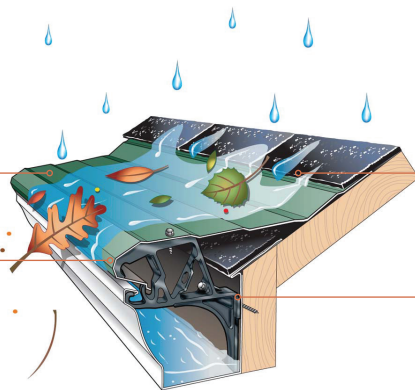

No roof penetration = less exposure to risk of leaks and roof repairs

Patented double duty bracket provides 10x the strength of any other bracket on the market:

- Reinforces and stabilizes the gutter
- Supports the panel