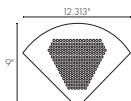

INSIDE CORNERS:
GPIC