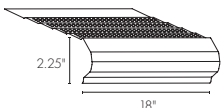

- Reinforces and stabilizes the gutter
- Supports the panel

TruGuard® Gutter Protection

GUTTER PROTECTION KIT

GUTTER PROTECTION PANEL

TRUGUARD ACCESSORIES

18" HIGH-CAPACITY PORTED PANEL:
GPPHC18

INSIDE CORNERS:
GPIC

UNIVERSAL END CAPS:
GPU EC

TRUGUARD CLIP:
5": 5SCB
6": 6SCB

AVAILABLE OPTIONS

Kit Options

- 13.5" x 5 ft panel with 5" clip & screws - GPP
- 13.5" x 5 ft panel with 6" clip & screws - GPP6

Panel Only Options